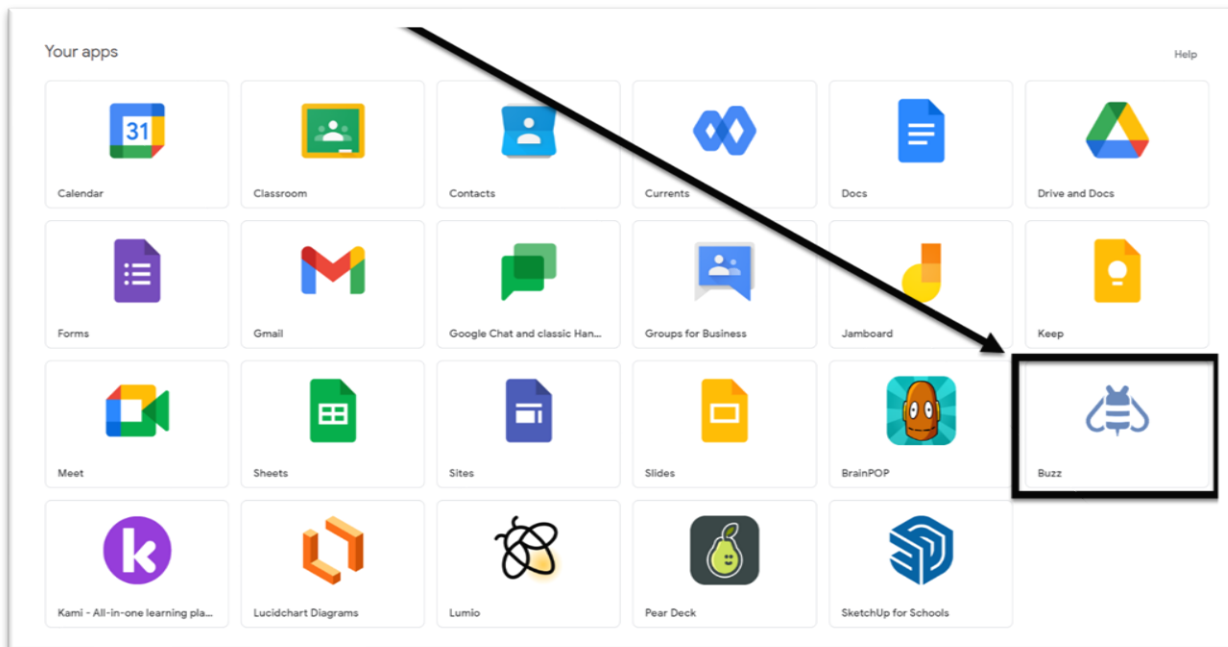

Buzz and Google GSE Accounts

Agilix Buzz is our learning management system (LMS) in CUSD, and is used to deliver online instruction to students, as well as online professional development to staff. All employees must use their Google GSE accounts to log into Buzz.

- Open Google Chrome
 - Go to Staff Resources and Links and click on [GSUITE](#) and log into your Google CUSD GSE Account
 - Example: (Fitzgerald.Larry@gse.cusd80.com)
- Click Buzz (Site Name)
- If you show both teacher and student in the dashboard, choose student when participating in a course.